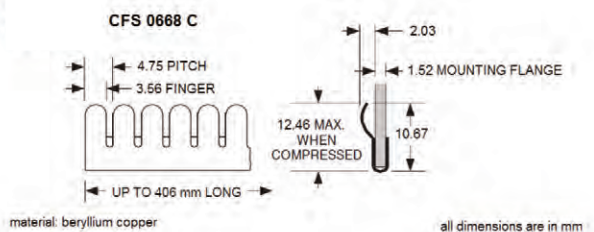

CFS-0645-406mm-S/A-Bd is contact finger strip, style 0645, 406mm long, beryllium copper with self-adhesive, bright finish

CFS-0697-7.6M-S/A-Ni is contact finger strip, style 0697, 7.6 metres long, beryllium copper with self-adhesive, nickel plated

all dimensions are in mm

* FINGERS ARE TWISTED APPROXIMATELY 30°

CFS 0625

material: beryllium copper

all dimensions are in mm

* COMPRESSED DIM. ALSO AVAILABLE IN 7.6m ROLLS

CFS 0625 90

material: beryllium copper

all dimensions are in mm

* COMPRESSED DIM.

CFS 0697

material: beryllium copper

all dimensions are in mm

* COMPRESSED DIM. ALSO AVAILABLE IN 7.6m ROLLS

Nolato PPT
Unit 12 & 14
Maldon Trade Park The
Causeway, Maldon
CM9 4LJ

CONDUCTIVE FINGER STRIPS

CFS Shielding

Nolato PPT
Unit 12 & 14
Maldon Trade Park The
Causeway, Maldon
CM9 4LJ

T: +44 1376 550525 w:
www.p-p-t.co.uk E:
sale.ppt@nolato.com

CONDUCTIVE FINGER STRIPS

CFS Shielding