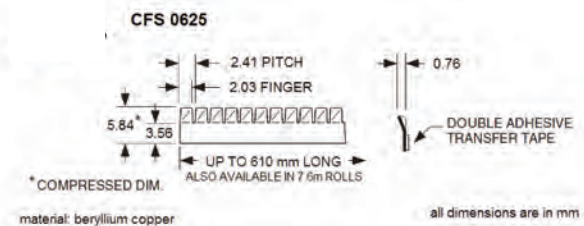

material: beryllium copper

all dimensions are in mm

CFS 0651

material: beryllium copper

all dimensions are in mm

CFS 0654

material: beryllium copper

all dimensions are in mm

CFS 0657

material: beryllium copper

all dimensions are in mm

CFS 0658

material: beryllium copper

all dimensions are in mm

CFS 0699

material: beryllium copper

all dimensions are in mm

* FINGERS ARE TWISTED APPROXIMATELY 30°

CFS 0625

material: beryllium copper

all dimensions are in mm

* COMPRESSED DIM. ALSO AVAILABLE IN 7.6m ROLLS

CFS 0625 90

material: beryllium copper

all dimensions are in mm

* COMPRESSED DIM.

CFS 0697

material: beryllium copper

all dimensions are in mm

* COMPRESSED DIM. ALSO AVAILABLE IN 7.6m ROLLS

Nolato PPT
Unit 12 & 14
Maldon Trade Park The
Causeway, Maldon
CM9 4LJ