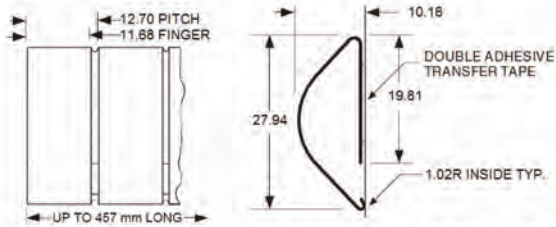

CONDUCTIVE FINGER STRIPS

CFS Shielding

CFS 0647

material: beryllium copper

all dimensions are in mm