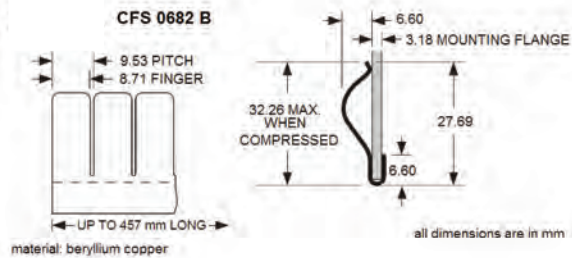

CONDUCTIVE FINGER STRIPS

CFS Shielding

Nolato PPT
Unit 12 & 14
Maldon Trade Park The
Causeway, Maldon
CM9 4LJ

T: +44 1376 550525 w:
www.p-p-t.co.uk E:
sale.ppt@nolato.com