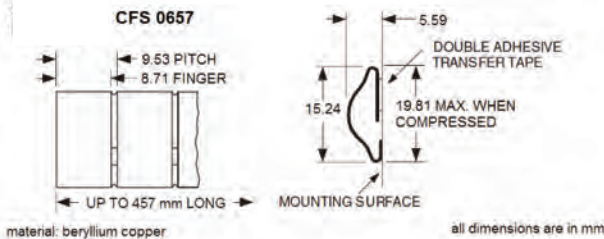

CFS 0657

material: beryllium copper

all dimensions are in mm