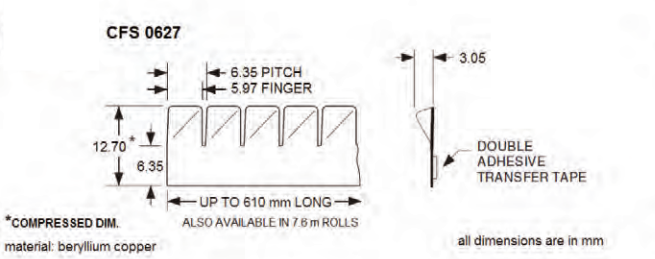

CONDUCTIVE FINGER STRIPS

CFS Shielding

Nolato PPT
Unit 12 Maldon Trade park
The Causeway, Maldon
CM9 4LJ

T: +44 (0)1376 550 525
W: www.p-p-t.co.uk
E: sales.ppt@nolato.com