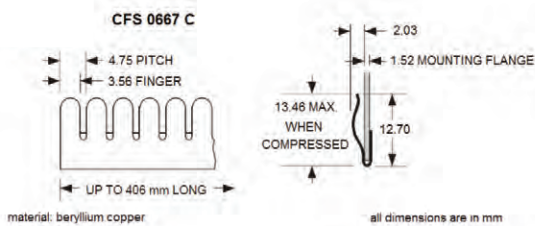

CFS-0645-406mm-S/A-Bd is contact finger strip, style 0645, 406mm long, beryllium copper with self-adhesive, bright finish

CFS-0697-7.6M-S/A-Ni is contact finger strip, style 0697, 7.6 metres long, beryllium copper with self-adhesive, nickel plated

CONDUCTIVE FINGER STRIPS

CFS Shielding

Nolato PPT
Unit 12 & 14
Maldon Trade Park The
Causeway, Maldon
CM9 4LJ

T: +44 1376 550525 w:
www.p-p-t.co.uk E:
sale.ppt@nolato.com

CONDUCTIVE FINGER STRIPS

CFS Shielding