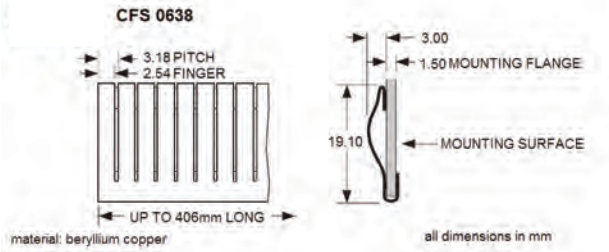

CONDUCTIVE FINGER STRIPS

CFS Shielding

Nolato PPT
Unit 12 & 14
Maldon Trade Park The
Causeway, Maldon
CM9 4LJ

T: +44 1376 550525 w:
www.p-p-t.co.uk E:
sale.ppt@nolato.com