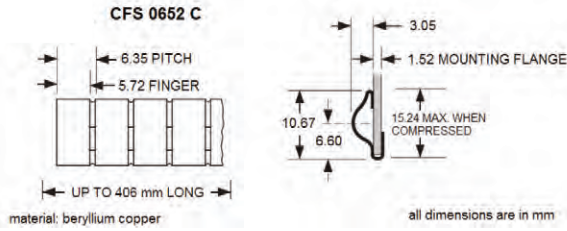

CONDUCTIVE FINGER STRIPS

CFS Shielding

Nolato PPT
Unit 12 Maldon Trade park
The Causeway, Maldon
CM9 4LJ

T: +44 (0)1376 550 525
W: www.p-p-t.co.uk
E: sales.ppt@nolato.com