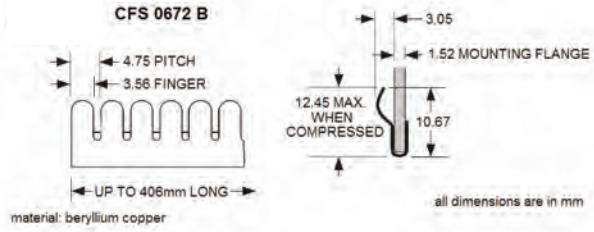

CONDUCTIVE FINGER STRIPS

CFS Shielding

Nolato PPT
Unit 12 & 14
Maldon Trade Park The
Causeway, Maldon
CM9 4LJ

T: +44 1376 550525 w:
www.p-p-t.co.uk E:
sale.ppt@nolato.com