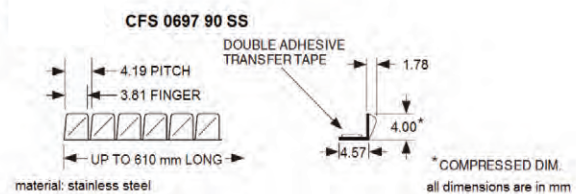

CONDUCTIVE FINGER STRIPS

CFS Shielding

Nolato PPT
Unit 12 Maldon Trade park
The Causeway, Maldon
CM9 4LJ

T: +44 (0)1376 550 525
W: www.p-p-t.co.uk
E: sales.ppt@nolato.com