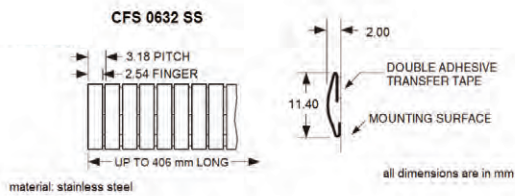

CONDUCTIVE FINGER STRIPS

CFS Shielding

Nolato PPT
Unit 12 Maldon Trade park
The Causeway, Maldon
CM9 4LJ

T: +44 (0)1376 550 525
W: www.p-p-t.co.uk
E: sales.ppt@nolato.com