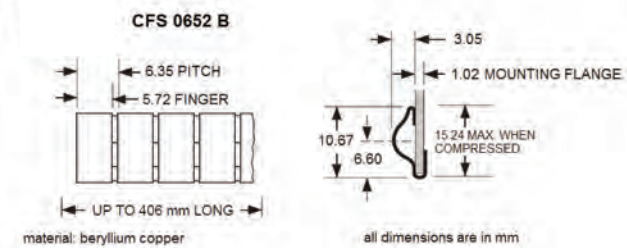

CONDUCTIVE FINGER STRIPS

CFS Shielding

Nolato PPT
Unit 12 & 14
Maldon Trade Park The
Causeway, Maldon
CM9 4LJ

T: +44 1376 550525 w:
www.p-p-t.co.uk E:
sale.ppt@nolato.com