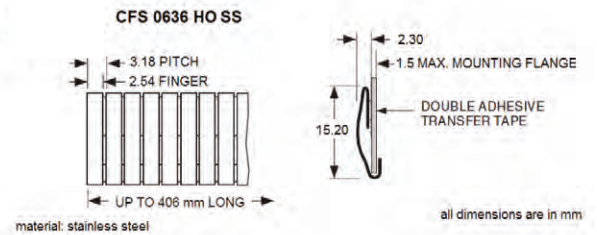

CONDUCTIVE FINGER STRIPS

CFS Shielding

Nolato PPT
Unit 12 Maldon Trade park
The Causeway, Maldon
CM9 4LJ

T: +44 (0)1376 550 525
W: www.p-p-t.co.uk
E: sales.ppt@nolato.com