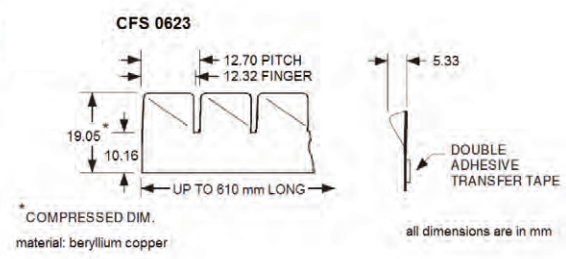

CONDUCTIVE FINGER STRIPS

CFS Shielding

Nolato PPT
Unit 12 Maldon Trade park
The Causeway, Maldon
CM9 4LJ

T: +44 (0)1376 550 525
W: www.p-p-t.co.uk
E: sales.ppt@nolato.com