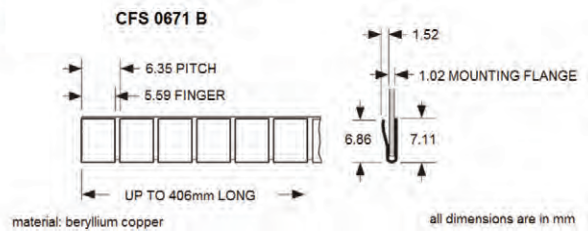

all dimensions are in mm

* FINGERS ARE TWISTED APPROXIMATELY 30°

CFS 0625

material: beryllium copper

all dimensions are in mm

* COMPRESSED DIM. ALSO AVAILABLE IN 7.6m ROLLS

CFS 0625 90

material: beryllium copper

all dimensions are in mm

* COMPRESSED DIM.

CFS 0697

material: beryllium copper

all dimensions are in mm

* COMPRESSED DIM. ALSO AVAILABLE IN 7.6m ROLLS

Nolato PPT
Unit 12 & 14
Maldon Trade Park The
Causeway, Maldon
CM9 4LJ

CONDUCTIVE FINGER STRIPS

CFS Shielding

Nolato PPT
Unit 12 & 14
Maldon Trade Park The
Causeway, Maldon
CM9 4LJ

T: +44 1376 550525 w:
www.p-p-t.co.uk E:
sale.ppt@nolato.com

CONDUCTIVE FINGER STRIPS

CFS Shielding