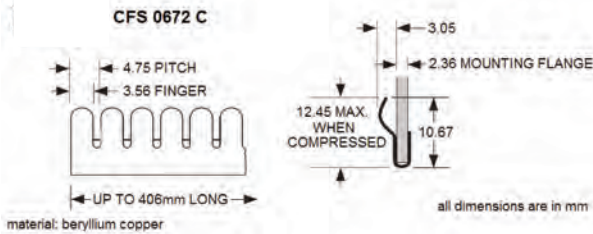

CONDUCTIVE FINGER STRIPS

CFS Shielding

Nolato PPT
Unit 12 & 14
Maldon Trade Park The
Causeway, Maldon
CM9 4LJ

T: +44 1376 550525 w:
www.p-p-t.co.uk E:
sale.ppt@nolato.com