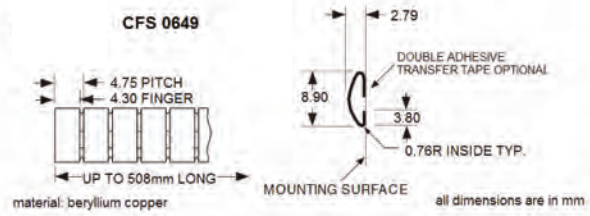

CFS-0645-406mm-S/A-Bd is contact finger strip, style 0645, 406mm long, beryllium copper with self-adhesive, bright finish

CFS-0697-7.6M-S/A-Ni is contact finger strip, style 0697, 7.6 metres long, beryllium copper with self-adhesive, nickel plated

CFS-0636SS-406mm-S/A is contact finger strip, style 0636SS, 406mm long, stainless steel with self-adhesive.

SERIES	STYLE	LENGTH	FINISH	PLATING
CFS	See drawings	xxxx	S/A=Self-Adhesive N/A=No Adhesive	Bd=Bright Finish Sn=Bright Tin Ni=Bright Nickel Ag=Silver Au=Gold
* Plating is not available on stainless steel				

all dimensions are in mm

CFS 0649

material: beryllium copper

all dimensions are in mm

CFS 0621

material: beryllium copper

all dimensions are in mm

CFS 0650