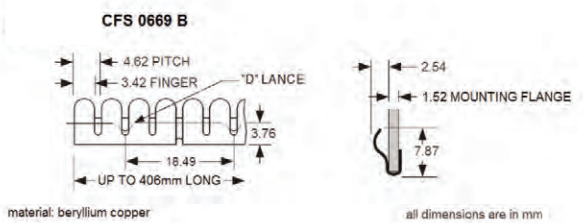

CFS-0645-406mm-S/A-Bd is contact finger strip, style 0645, 406mm long, beryllium copper with self-adhesive, bright finish

CFS-0697-7.6M-S/A-Ni is contact finger strip, style 0697, 7.6 metres long, beryllium copper with self-adhesive, nickel plated

CFS-0636SS-406mm-S/A is contact finger strip, style 0636SS, 406mm long, stainless steel with self-adhesive.

SERIES	STYLE	LENGTH	FINISH	PLATING
CFS	See drawings	xxxx	S/A=Self-Adhesive N/A=No Adhesive	Bd=Bright Finish Sn=Bright Tin Ni=Bright Nickel Ag=Silver Au=Gold
* Plating is not available on stainless steel				

all dimensions are in mm

* COMPRESSED DIM.

CFS 0697

material: beryllium copper

all dimensions are in mm

* COMPRESSED DIM. ALSO AVAILABLE IN 7.6m ROLLS

Nolato PPT
Unit 12 & 14
Maldon Trade Park The
Causeway, Maldon
CM9 4LJ

CONDUCTIVE FINGER STRIPS

CFS Shielding

Nolato PPT
Unit 12 & 14
Maldon Trade Park The
Causeway, Maldon
CM9 4LJ

T: +44 1376 550525 w:
www.p-p-t.co.uk E:
sale.ppt@nolato.com

CONDUCTIVE FINGER STRIPS

CFS Shielding