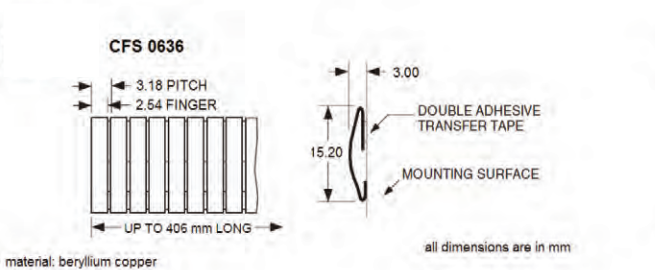

CONDUCTIVE FINGER STRIPS

CFS Shielding

Nolato PPT
Unit 12 Maldon Trade park
The Causeway, Maldon
CM9 4LJ

T: +44 (0)1376 550 525
W: www.p-p-t.co.uk
E: sales.ppt@nolato.com