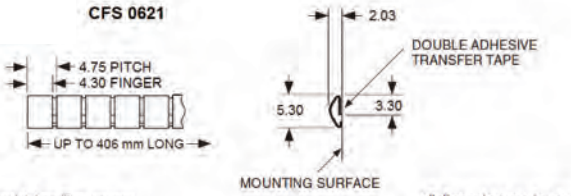

CFS-0636SS-406mm-S/A is contact finger strip, style 0636SS, 406mm long, stainless steel with self-adhesive.

SERIES	STYLE	LENGTH	FINISH	PLATING
CFS	See drawings	xxxx	S/A=Self-Adhesive N/A=No Adhesive	Bd=Bright Finish Sn=Bright Tin Ni=Bright Nickel Ag=Silver Au=Gold
* Plating is not available on stainless steel				

all dimensions are in mm

CFS 0649

material: beryllium copper

all dimensions are in mm

CFS 0621

material: beryllium copper

all dimensions are in mm

CFS 0650