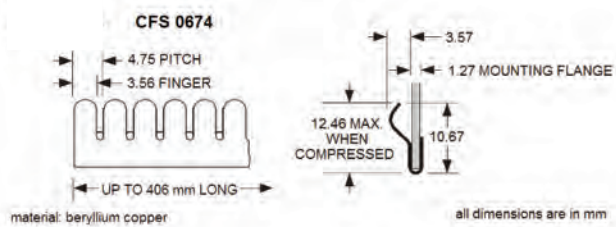

CONDUCTIVE FINGER STRIPS

CFS Shielding

Nolato PPT
Unit 12 & 14
Maldon Trade Park The
Causeway, Maldon
CM9 4LJ

T: +44 1376 550525 w:
www.p-p-t.co.uk E:
sale.ppt@nolato.com