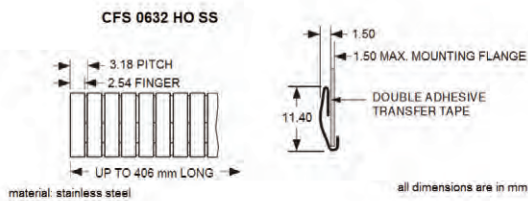

CONDUCTIVE FINGER STRIPS

CFS Shielding

Nolato PPT
Unit 12 Maldon Trade park
The Causeway, Maldon
CM9 4LJ

T: +44 (0)1376 550 525
W: www.p-p-t.co.uk
E: sales.ppt@nolato.com