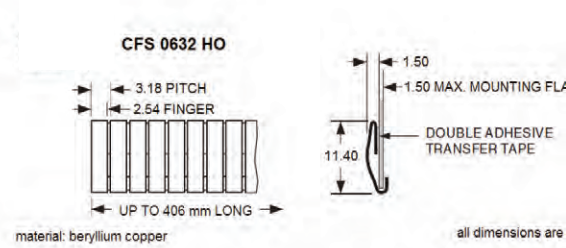

CONDUCTIVE FINGER STRIPS

CFS Shielding

Nolato PPT
Unit 12 Maldon Trade park
The Causeway, Maldon
CM9 4LJ

T: +44 (0)1376 550 525
W: www.p-p-t.co.uk
E: sales.ppt@nolato.com