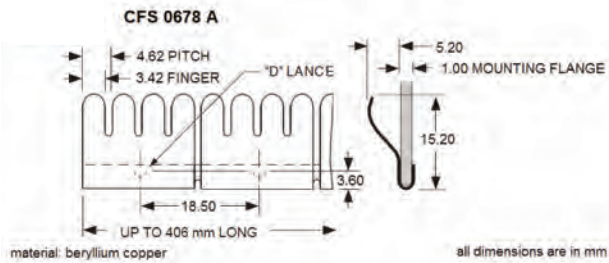

CONDUCTIVE FINGER STRIPS

CFS Shielding

Nolato PPT
Unit 12 & 14
Maldon Trade Park The
Causeway, Maldon
CM9 4LJ

T: +44 1376 550525 w:
www.p-p-t.co.uk E:
sale.ppt@nolato.com