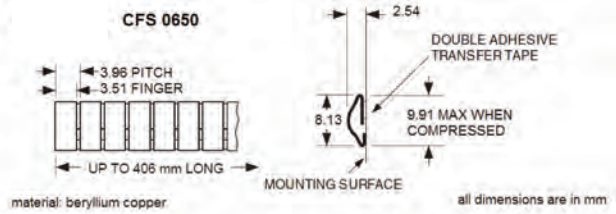

CFS-0645-406mm-S/A-Bd is contact finger strip, style 0645, 406mm long, beryllium copper with self-adhesive, bright finish

CFS-0697-7.6M-S/A-Ni is contact finger strip, style 0697, 7.6 metres long, beryllium copper with self-adhesive, nickel plated

CFS-0636SS-406mm-S/A is contact finger strip, style 0636SS, 406mm long, stainless steel with self-adhesive.

SERIES	STYLE	LENGTH	FINISH	PLATING
CFS	See drawings	xxxx	S/A=Self-Adhesive N/A=No Adhesive	Bd=Bright Finish Sn=Bright Tin Ni=Bright Nickel Ag=Silver Au=Gold
* Plating is not available on stainless steel				

all dimensions are in mm

CFS 0649

material: beryllium copper

all dimensions are in mm

CFS 0621

material: beryllium copper

all dimensions are in mm

CFS 0650