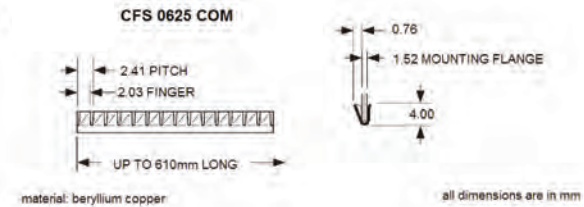

CONDUCTIVE FINGER STRIPS

CFS Shielding

Nolato PPT
Unit 12 & 14
Maldon Trade Park The
Causeway, Maldon
CM9 4LJ

T: +44 1376 550525 w:
www.p-p-t.co.uk E:
sale.ppt@nolato.com