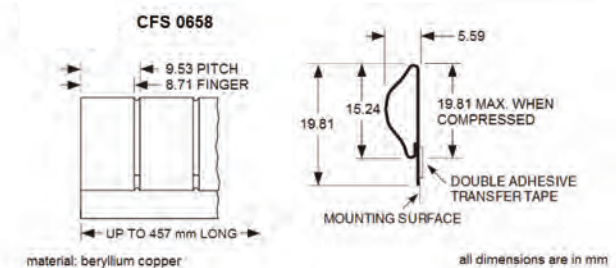

CFS 0658

material: beryllium copper

all dimensions are in mm