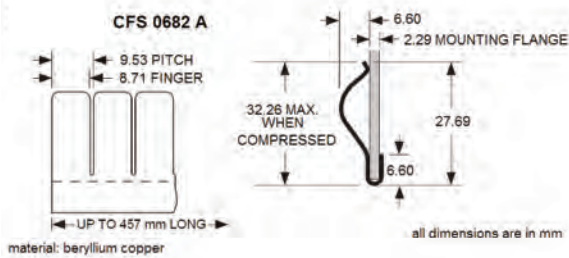

CONDUCTIVE FINGER STRIPS

CFS Shielding

Nolato PPT
Unit 12 & 14
Maldon Trade Park The
Causeway, Maldon
CM9 4LJ

T: +44 1376 550525 w:
www.p-p-t.co.uk E:
sale.ppt@nolato.com