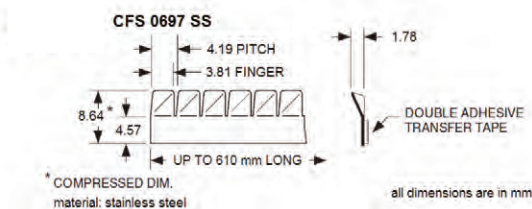

CONDUCTIVE FINGER STRIPS

CFS Shielding

Nolato PPT
Unit 12 Maldon Trade park
The Causeway, Maldon
CM9 4LJ

T: +44 (0)1376 550 525
W: www.p-p-t.co.uk
E: sales.ppt@nolato.com