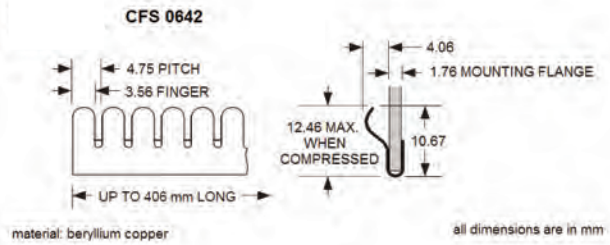

CONDUCTIVE FINGER STRIPS

CFS Shielding

Nolato PPT
Unit 12 & 14
Maldon Trade Park The
Causeway, Maldon
CM9 4LJ

T: +44 1376 550525 w:
www.p-p-t.co.uk E:
sale.ppt@nolato.com