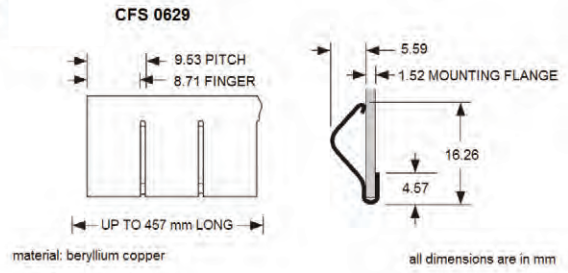

CONDUCTIVE FINGER STRIPS

CFS Shielding

Nolato PPT
Unit 12 Maldon Trade park
The Causeway, Maldon
CM9 4LJ

T: +44 (0)1376 550 525
W: www.p-p-t.co.uk
E: sales.ppt@nolato.com