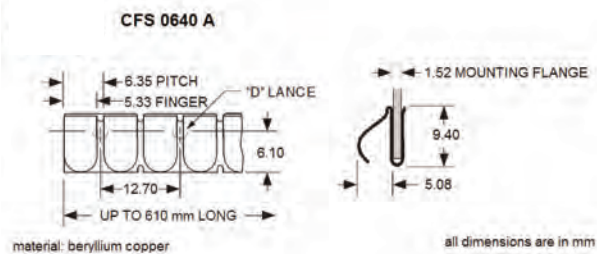

CONDUCTIVE FINGER STRIPS

CFS Shielding

Nolato PPT
Unit 12 & 14
Maldon Trade Park The
Causeway, Maldon
CM9 4LJ

T: +44 1376 550525 w:
www.p-p-t.co.uk E:
sale.ppt@nolato.com