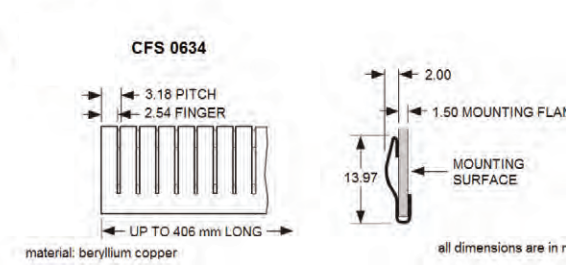

CONDUCTIVE FINGER STRIPS

CFS Shielding

Nolato PPT
Unit 12 Maldon Trade park
The Causeway, Maldon
CM9 4LJ

T: +44 (0)1376 550 525
W: www.p-p-t.co.uk
E: sales.ppt@nolato.com