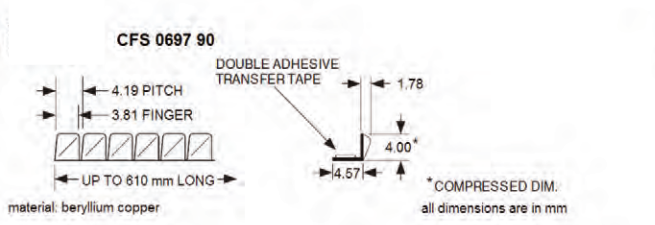

CONDUCTIVE FINGER STRIPS

CFS Shielding

Nolato PPT
Unit 12 Maldon Trade park
The Causeway, Maldon
CM9 4LJ

T: +44 (0)1376 550 525
W: www.p-p-t.co.uk
E: sales.ppt@nolato.com