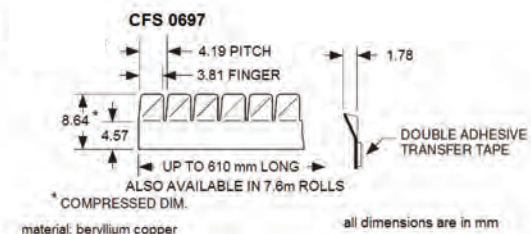

all dimensions are in mm

* FINGERS ARE TWISTED APPROXIMATELY 30°

CFS 0625

material: beryllium copper

all dimensions are in mm

* COMPRESSED DIM. ALSO AVAILABLE IN 7.6m ROLLS

CFS 0625 90

material: beryllium copper

all dimensions are in mm

* COMPRESSED DIM.

CFS 0697

material: beryllium copper

all dimensions are in mm

* COMPRESSED DIM. ALSO AVAILABLE IN 7.6m ROLLS

Nolato PPT
Unit 12 & 14
Maldon Trade Park The
Causeway, Maldon
CM9 4LJ