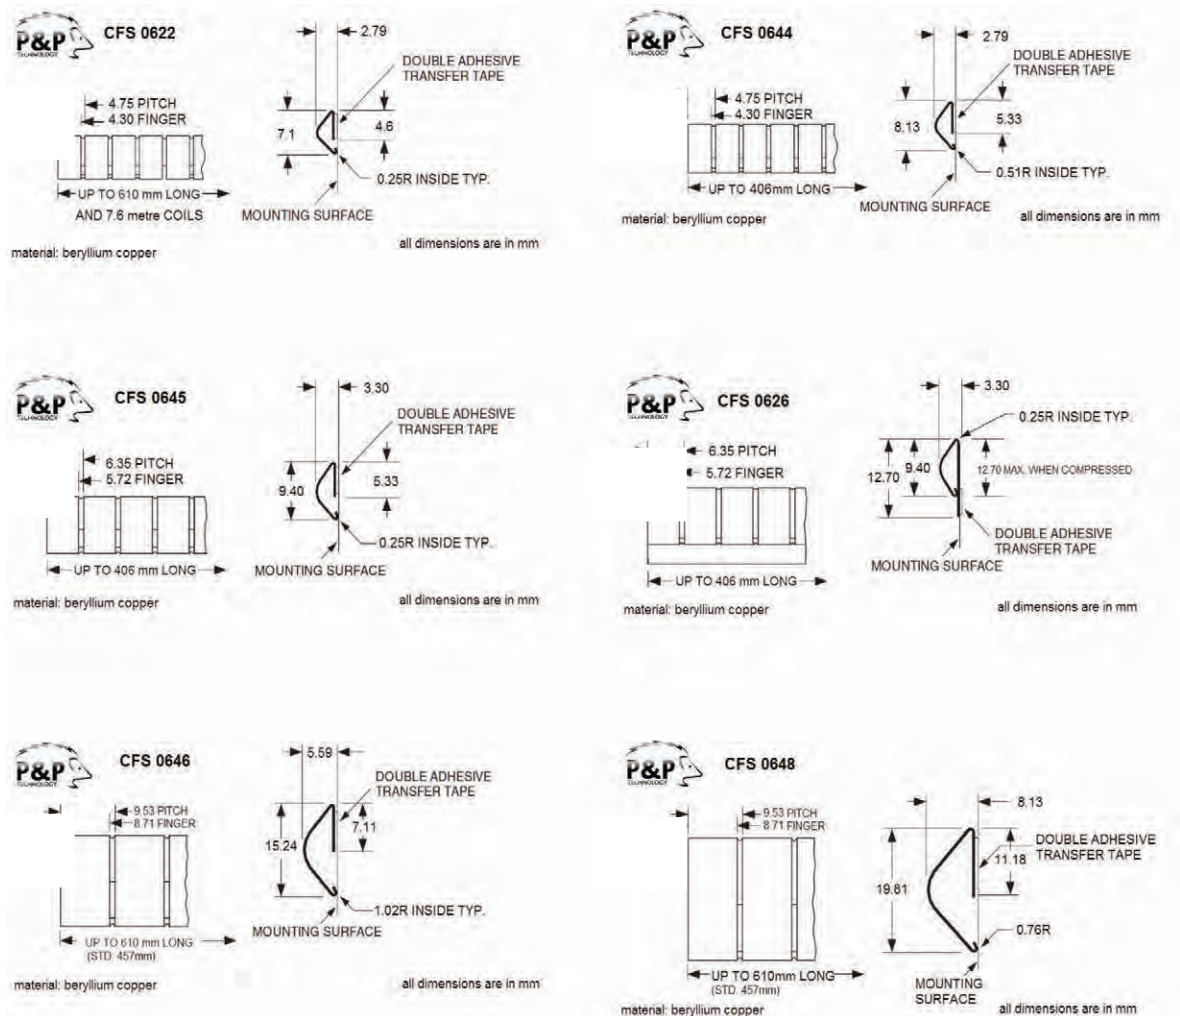

CFS-0645-406mm-S/A-Bd is contact finger strip, style 0645, 406mm long, beryllium copper with self-adhesive, bright finish

CFS-0697-7.6M-S/A-Ni is contact finger strip, style 0697, 7.6 metres long, beryllium copper with self-adhesive, nickel plated

CFS-0636SS-406mm-S/A is contact finger strip, style 0636SS, 406mm long, stainless steel with self-adhesive.

SERIES	STYLE	LENGTH	FINISH	PLATING
CFS	See drawings	xxxx	S/A=Self-Adhesive N/A=No Adhesive	Bd=Bright Finish Sn=Bright Tin Ni=Bright Nickel Ag=Silver Au=Gold
* Plating is not available on stainless steel				