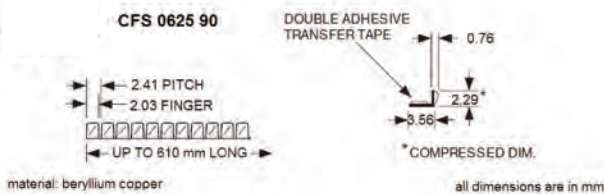

all dimensions are in mm

* FINGERS ARE TWISTED APPROXIMATELY 30°

CFS 0625

material: beryllium copper

all dimensions are in mm

* COMPRESSED DIM. ALSO AVAILABLE IN 7.6m ROLLS

CFS 0625 90

material: beryllium copper

all dimensions are in mm

* COMPRESSED DIM.

CFS 0697

material: beryllium copper

all dimensions are in mm

* COMPRESSED DIM. ALSO AVAILABLE IN 7.6m ROLLS

Nolato PPT
Unit 12 & 14
Maldon Trade Park The
Causeway, Maldon
CM9 4LJ