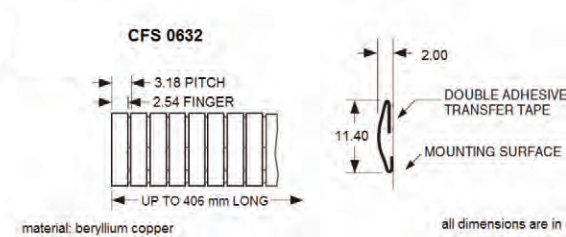

CONDUCTIVE FINGER STRIPS

CFS Shielding

Nolato PPT
Unit 12 Maldon Trade park
The Causeway, Maldon
CM9 4LJ

T: +44 (0)1376 550 525
W: www.p-p-t.co.uk
E: sales.ppt@nolato.com