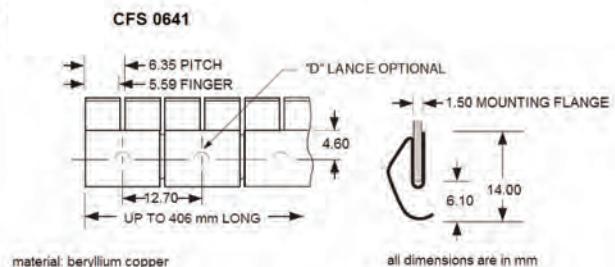

CONDUCTIVE FINGER STRIPS

CFS Shielding

Nolato PPT
Unit 12 & 14
Maldon Trade Park The
Causeway, Maldon
CM9 4LJ

T: +44 1376 550525 w:
www.p-p-t.co.uk E:
sale.ppt@nolato.com