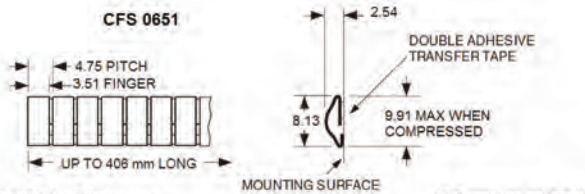

CFS 0651

material: beryllium copper

all dimensions are in mm