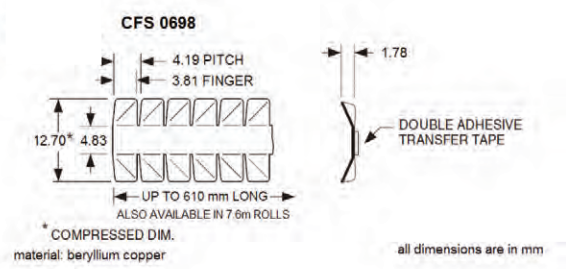

CONDUCTIVE FINGER STRIPS

CFS Shielding

Nolato PPT
Unit 12 Maldon Trade park
The Causeway, Maldon
CM9 4LJ

T: +44 (0)1376 550 525
W: www.p-p-t.co.uk
E: sales.ppt@nolato.com