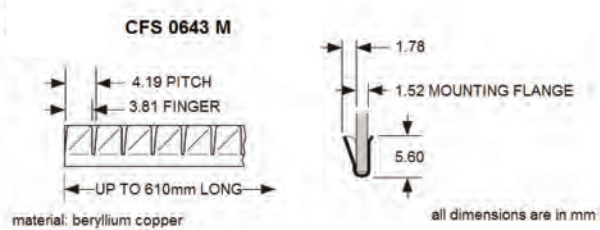

CONDUCTIVE FINGER STRIPS

CFS Shielding

Nolato PPT
Unit 12 & 14
Maldon Trade Park The
Causeway, Maldon
CM9 4LJ

T: +44 1376 550525 w:
www.p-p-t.co.uk E:
sale.ppt@nolato.com