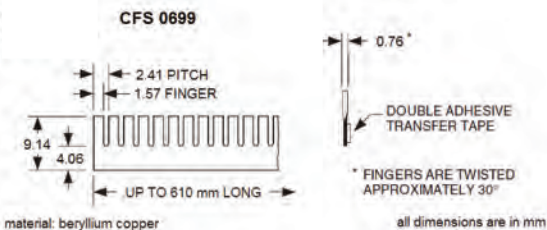

material: beryllium copper

all dimensions are in mm

CFS 0651

material: beryllium copper

all dimensions are in mm

CFS 0654

material: beryllium copper

all dimensions are in mm

CFS 0657

material: beryllium copper

all dimensions are in mm

CFS 0658

material: beryllium copper

all dimensions are in mm

CFS 0699

material: beryllium copper

all dimensions are in mm

* FINGERS ARE TWISTED APPROXIMATELY 30°

CFS 0625

material: beryllium copper

all dimensions are in mm

* COMPRESSED DIM. ALSO AVAILABLE IN 7.6m ROLLS

CFS 0625 90

material: beryllium copper

all dimensions are in mm

* COMPRESSED DIM.

CFS 0697

material: beryllium copper

all dimensions are in mm

* COMPRESSED DIM. ALSO AVAILABLE IN 7.6m ROLLS

Nolato PPT
Unit 12 & 14
Maldon Trade Park The
Causeway, Maldon
CM9 4LJ