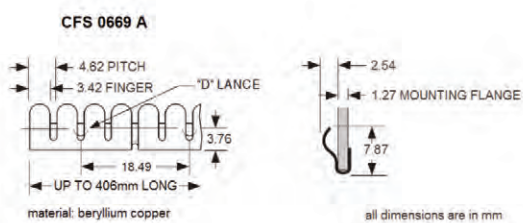

CFS-0645-406mm-S/A-Bd is contact finger strip, style 0645, 406mm long, beryllium copper with self-adhesive, bright finish

CFS-0697-7.6M-S/A-Ni is contact finger strip, style 0697, 7.6 metres long, beryllium copper with self-adhesive, nickel plated

all dimensions are in mm

* FINGERS ARE TWISTED APPROXIMATELY 30°

CFS 0625

material: beryllium copper

all dimensions are in mm

* COMPRESSED DIM. ALSO AVAILABLE IN 7.6m ROLLS

CFS 0625 90

material: beryllium copper

all dimensions are in mm

* COMPRESSED DIM.

CFS 0697

material: beryllium copper

all dimensions are in mm

* COMPRESSED DIM. ALSO AVAILABLE IN 7.6m ROLLS

Nolato PPT
Unit 12 & 14
Maldon Trade Park The
Causeway, Maldon
CM9 4LJ

CONDUCTIVE FINGER STRIPS

CFS Shielding

Nolato PPT
Unit 12 & 14
Maldon Trade Park The
Causeway, Maldon
CM9 4LJ

T: +44 1376 550525 w:
www.p-p-t.co.uk E:
sale.ppt@nolato.com

CONDUCTIVE FINGER STRIPS

CFS Shielding