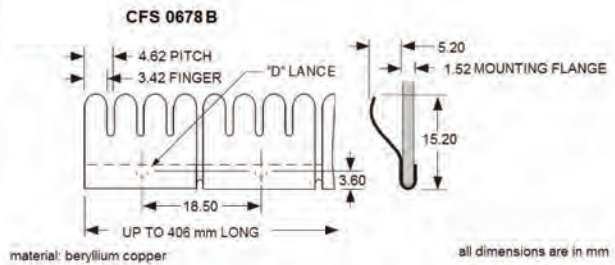

CONDUCTIVE FINGER STRIPS

CFS Shielding

Nolato PPT
Unit 12 & 14
Maldon Trade Park The
Causeway, Maldon
CM9 4LJ

T: +44 1376 550525 w:
www.p-p-t.co.uk E:
sale.ppt@nolato.com