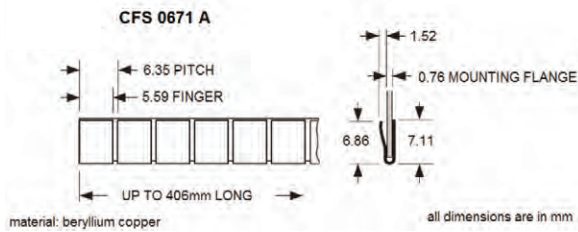

CFS-0645-406mm-S/A-Bd is contact finger strip, style 0645, 406mm long, beryllium copper with self-adhesive, bright finish

CFS-0697-7.6M-S/A-Ni is contact finger strip, style 0697, 7.6 metres long, beryllium copper with self-adhesive, nickel plated

all dimensions are in mm

* FINGERS ARE TWISTED APPROXIMATELY 30°

CFS 0625

material: beryllium copper

all dimensions are in mm

* COMPRESSED DIM. ALSO AVAILABLE IN 7.6m ROLLS

CFS 0625 90

material: beryllium copper

all dimensions are in mm

* COMPRESSED DIM.

CFS 0697

material: beryllium copper

all dimensions are in mm

* COMPRESSED DIM. ALSO AVAILABLE IN 7.6m ROLLS

Nolato PPT
Unit 12 & 14
Maldon Trade Park The
Causeway, Maldon
CM9 4LJ

CONDUCTIVE FINGER STRIPS

CFS Shielding

Nolato PPT
Unit 12 & 14
Maldon Trade Park The
Causeway, Maldon
CM9 4LJ

T: +44 1376 550525 w:
www.p-p-t.co.uk E:
sale.ppt@nolato.com

CONDUCTIVE FINGER STRIPS

CFS Shielding