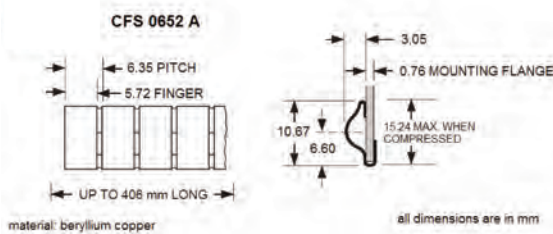

CONDUCTIVE FINGER STRIPS

CFS Shielding

Nolato PPT
Unit 12 & 14
Maldon Trade Park The
Causeway, Maldon
CM9 4LJ

T: +44 1376 550525 w:
www.p-p-t.co.uk E:
sale.ppt@nolato.com