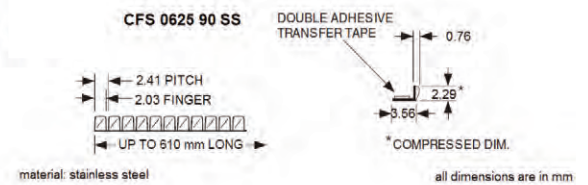

CONDUCTIVE FINGER STRIPS

CFS Shielding

Nolato PPT
Unit 12 Maldon Trade park
The Causeway, Maldon
CM9 4LJ

T: +44 (0)1376 550 525
W: www.p-p-t.co.uk
E: sales.ppt@nolato.com