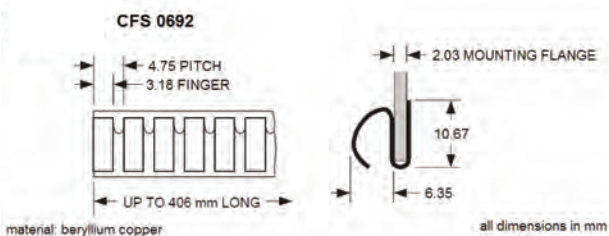

CONDUCTIVE FINGER STRIPS

CFS Shielding

Nolato PPT
Unit 12 & 14
Maldon Trade Park The
Causeway, Maldon
CM9 4LJ

T: +44 1376 550525 w:
www.p-p-t.co.uk E:
sale.ppt@nolato.com