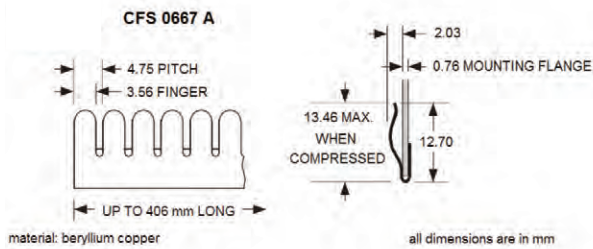

CFS-0645-406mm-S/A-Bd is contact finger strip, style 0645, 406mm long, beryllium copper with self-adhesive, bright finish

CFS-0697-7.6M-S/A-Ni is contact finger strip, style 0697, 7.6 metres long, beryllium copper with self-adhesive, nickel plated

CONDUCTIVE FINGER STRIPS

CFS Shielding

Nolato PPT
Unit 12 & 14
Maldon Trade Park The
Causeway, Maldon
CM9 4LJ

T: +44 1376 550525 w:
www.p-p-t.co.uk E:
sale.ppt@nolato.com

CONDUCTIVE FINGER STRIPS

CFS Shielding