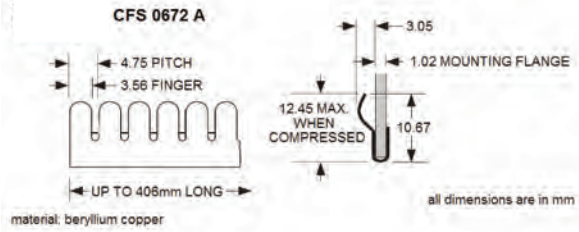

CONDUCTIVE FINGER STRIPS

CFS Shielding

Nolato PPT
Unit 12 & 14
Maldon Trade Park The
Causeway, Maldon
CM9 4LJ

T: +44 1376 550525 w:
www.p-p-t.co.uk E:
sale.ppt@nolato.com