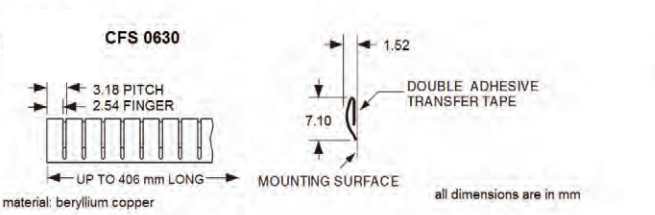

CONDUCTIVE FINGER STRIPS

CFS Shielding

Nolato PPT
Unit 12 Maldon Trade park
The Causeway, Maldon
CM9 4LJ

T: +44 (0)1376 550 525
W: www.p-p-t.co.uk
E: sales.ppt@nolato.com