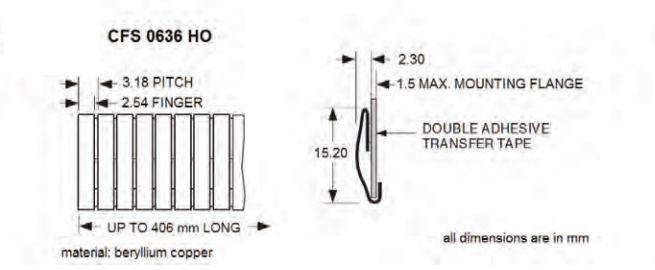

CONDUCTIVE FINGER STRIPS

CFS Shielding

Nolato PPT
Unit 12 Maldon Trade park
The Causeway, Maldon
CM9 4LJ

T: +44 (0)1376 550 525
W: www.p-p-t.co.uk
E: sales.ppt@nolato.com