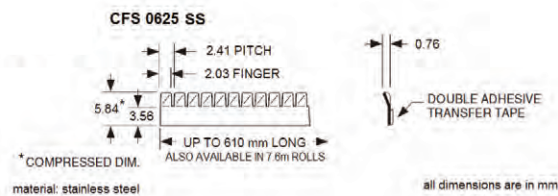

CONDUCTIVE FINGER STRIPS

CFS Shielding

Nolato PPT
Unit 12 Maldon Trade park
The Causeway, Maldon
CM9 4LJ

T: +44 (0)1376 550 525
W: www.p-p-t.co.uk
E: sales.ppt@nolato.com