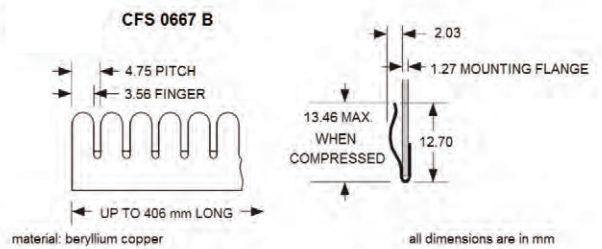

CFS-0645-406mm-S/A-Bd is contact finger strip, style 0645, 406mm long, beryllium copper with self-adhesive, bright finish

CFS-0697-7.6M-S/A-Ni is contact finger strip, style 0697, 7.6 metres long, beryllium copper with self-adhesive, nickel plated

all dimensions are in mm

* FINGERS ARE TWISTED APPROXIMATELY 30°

CFS 0625

material: beryllium copper

all dimensions are in mm

* COMPRESSED DIM. ALSO AVAILABLE IN 7.6m ROLLS

CFS 0625 90

material: beryllium copper

all dimensions are in mm

* COMPRESSED DIM.

CFS 0697

material: beryllium copper

all dimensions are in mm

* COMPRESSED DIM. ALSO AVAILABLE IN 7.6m ROLLS

Nolato PPT
Unit 12 & 14
Maldon Trade Park The
Causeway, Maldon
CM9 4LJ

CONDUCTIVE FINGER STRIPS

CFS Shielding

Nolato PPT
Unit 12 & 14
Maldon Trade Park The
Causeway, Maldon
CM9 4LJ

T: +44 1376 550525 w:
www.p-p-t.co.uk E:
sale.ppt@nolato.com

CONDUCTIVE FINGER STRIPS

CFS Shielding