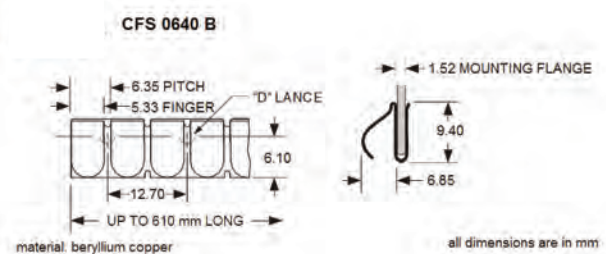

CONDUCTIVE FINGER STRIPS

CFS Shielding

Nolato PPT
Unit 12 & 14
Maldon Trade Park The
Causeway, Maldon
CM9 4LJ

T: +44 1376 550525 w:
www.p-p-t.co.uk E:
sale.ppt@nolato.com