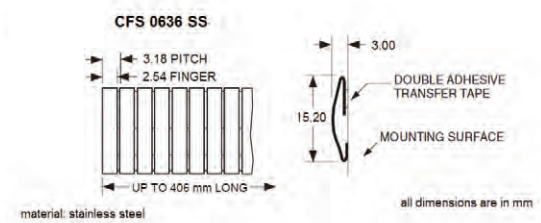

CONDUCTIVE FINGER STRIPS

CFS Shielding

Nolato PPT
Unit 12 Maldon Trade park
The Causeway, Maldon
CM9 4LJ

T: +44 (0)1376 550 525
W: www.p-p-t.co.uk
E: sales.ppt@nolato.com