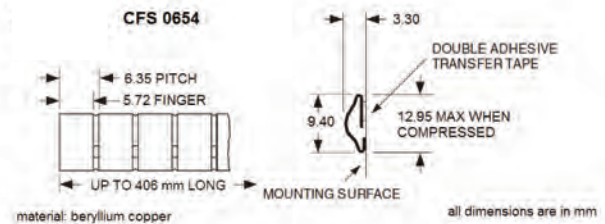

all dimensions are in mm

CFS 0649

material: beryllium copper

all dimensions are in mm

CFS 0621

material: beryllium copper

all dimensions are in mm

CFS 0650

material: beryllium copper

all dimensions are in mm

CFS 0651

material: beryllium copper

all dimensions are in mm

CFS 0654

material: beryllium copper

all dimensions are in mm

all dimensions are in mm

* FINGERS ARE TWISTED APPROXIMATELY 30°

CFS 0625

material: beryllium copper

all dimensions are in mm

* COMPRESSED DIM. ALSO AVAILABLE IN 7.6m ROLLS

CFS 0625 90

material: beryllium copper

all dimensions are in mm

* COMPRESSED DIM.

CFS 0697

material: beryllium copper

all dimensions are in mm

* COMPRESSED DIM. ALSO AVAILABLE IN 7.6m ROLLS

Nolato PPT
Unit 12 & 14
Maldon Trade Park The
Causeway, Maldon
CM9 4LJ