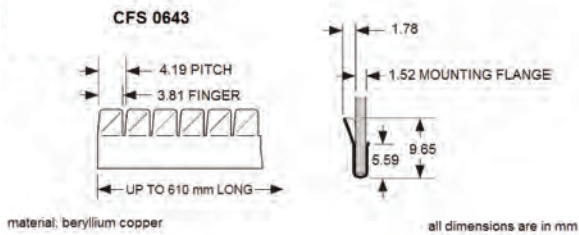

CONDUCTIVE FINGER STRIPS

CFS Shielding

Nolato PPT
Unit 12 & 14
Maldon Trade Park The
Causeway, Maldon
CM9 4LJ

T: +44 1376 550525 w:
www.p-p-t.co.uk E:
sale.ppt@nolato.com