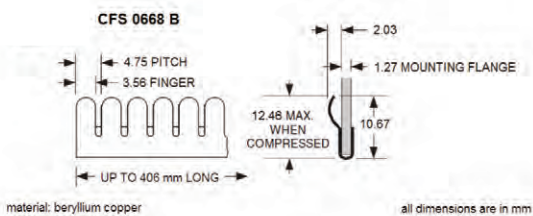

CONDUCTIVE FINGER STRIPS

CFS Shielding

Nolato PPT
Unit 12 & 14
Maldon Trade Park The
Causeway, Maldon
CM9 4LJ

T: +44 1376 550525 w:
www.p-p-t.co.uk E:
sale.ppt@nolato.com

CONDUCTIVE FINGER STRIPS

CFS Shielding