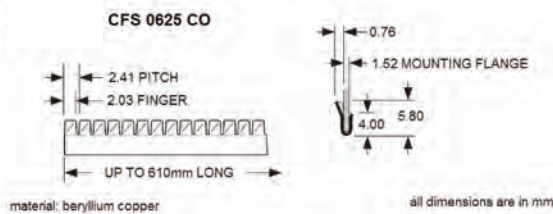

CONDUCTIVE FINGER STRIPS

CFS Shielding

Nolato PPT
Unit 12 & 14
Maldon Trade Park The
Causeway, Maldon
CM9 4LJ

T: +44 1376 550525 w:
www.p-p-t.co.uk E:
sale.ppt@nolato.com