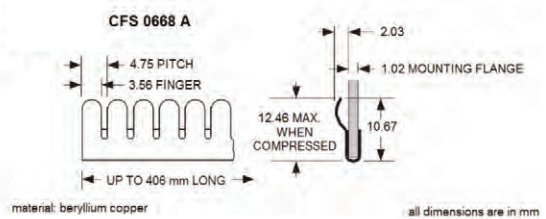

CFS-0645-406mm-S/A-Bd is contact finger strip, style 0645, 406mm long, beryllium copper with self-adhesive, bright finish

CFS-0697-7.6M-S/A-Ni is contact finger strip, style 0697, 7.6 metres long, beryllium copper with self-adhesive, nickel plated

all dimensions are in mm

* FINGERS ARE TWISTED APPROXIMATELY 30°

CFS 0625

material: beryllium copper

all dimensions are in mm

* COMPRESSED DIM. ALSO AVAILABLE IN 7.6m ROLLS

CFS 0625 90

material: beryllium copper

all dimensions are in mm

* COMPRESSED DIM.

CFS 0697

material: beryllium copper

all dimensions are in mm

* COMPRESSED DIM. ALSO AVAILABLE IN 7.6m ROLLS

Nolato PPT
Unit 12 & 14
Maldon Trade Park The
Causeway, Maldon
CM9 4LJ

CONDUCTIVE FINGER STRIPS

CFS Shielding

Nolato PPT
Unit 12 & 14
Maldon Trade Park The
Causeway, Maldon
CM9 4LJ

T: +44 1376 550525 w:
www.p-p-t.co.uk E:
sale.ppt@nolato.com

CONDUCTIVE FINGER STRIPS

CFS Shielding